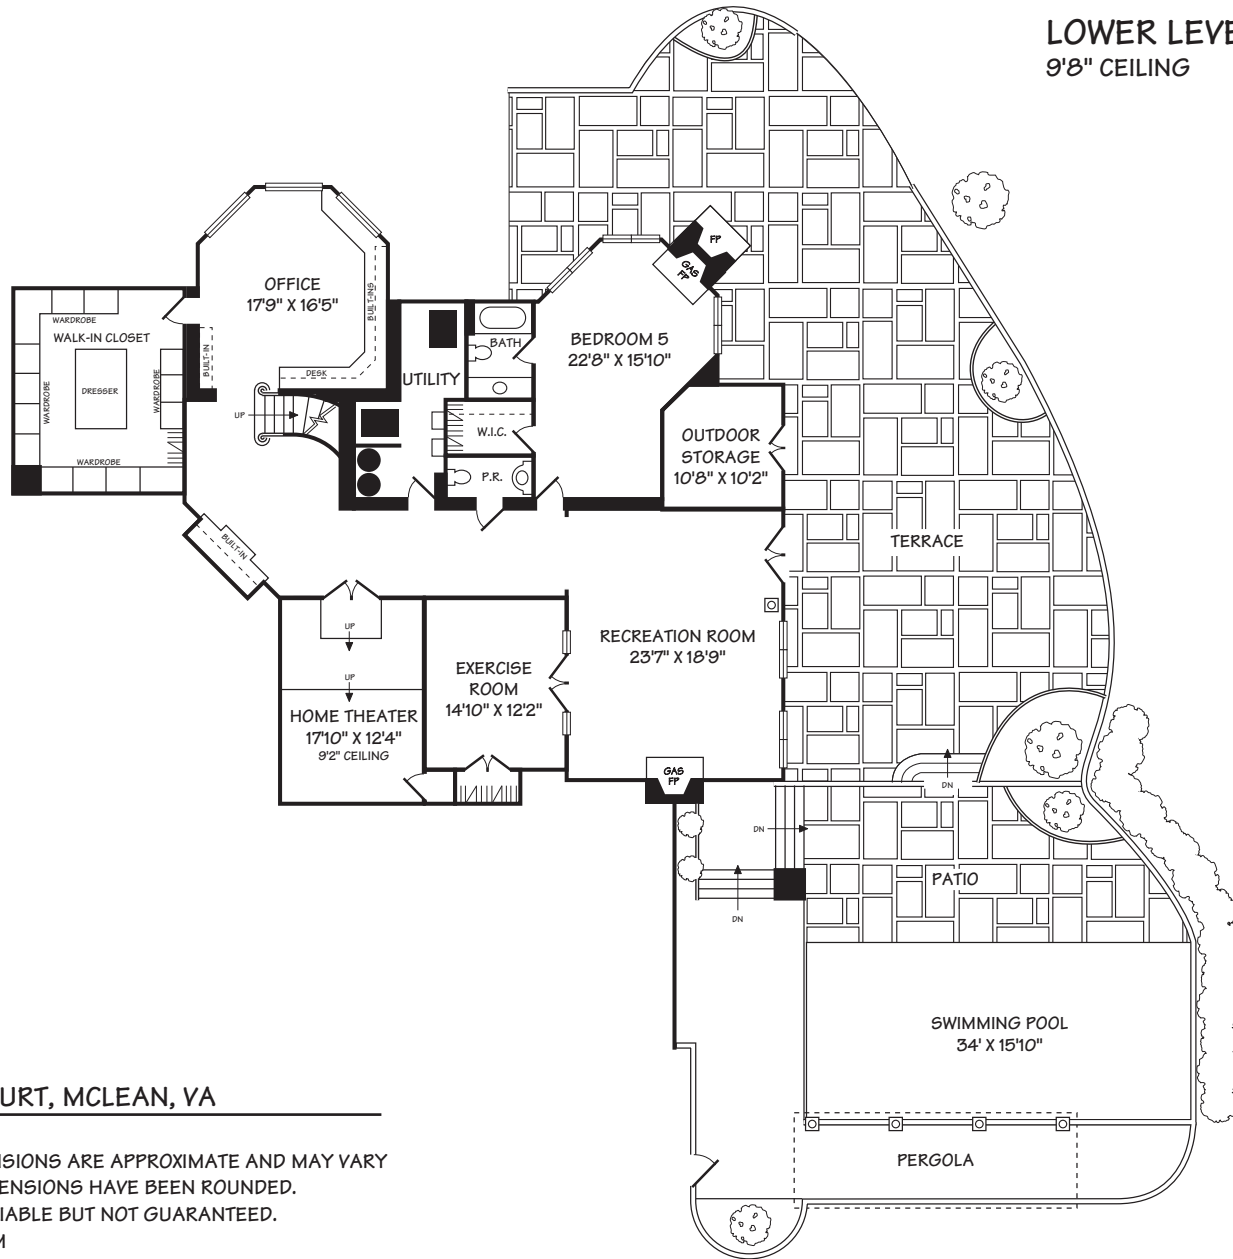

**LOWER LEVEL**  
9'8" CEILING

**8417 BROOKWOOD COURT, MCLEAN, VA**

©2020 P. YERKS

ALL ILLUSTRATIONS AND DIMENSIONS ARE APPROXIMATE AND MAY VARY FROM ACTUAL STRUCTURE. DIMENSIONS HAVE BEEN ROUNDED.

ALL INFORMATION DEEMED RELIABLE BUT NOT GUARANTEED.

WWW.INTERIORFOOTPRINTS.COM