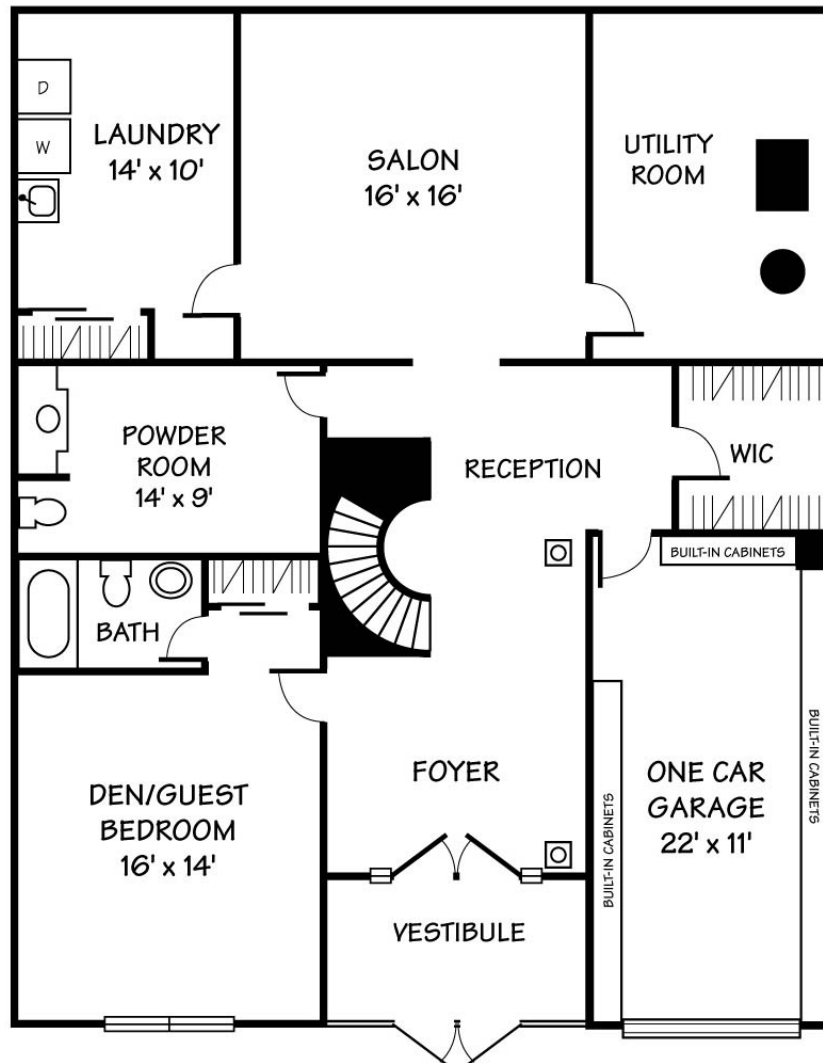

UPPER LEVEL

Kimberly Casey
202.361.3228
kimberly.casey@wfp.com

@kimberlyanddaryl
www.KIMBERLYANDDARYL.com

Daryl Judy
202.380.7219
daryl.judy@wfp.com

2426 Wyoming Avenue NW
Washington, DC 20008
\$5,000,000