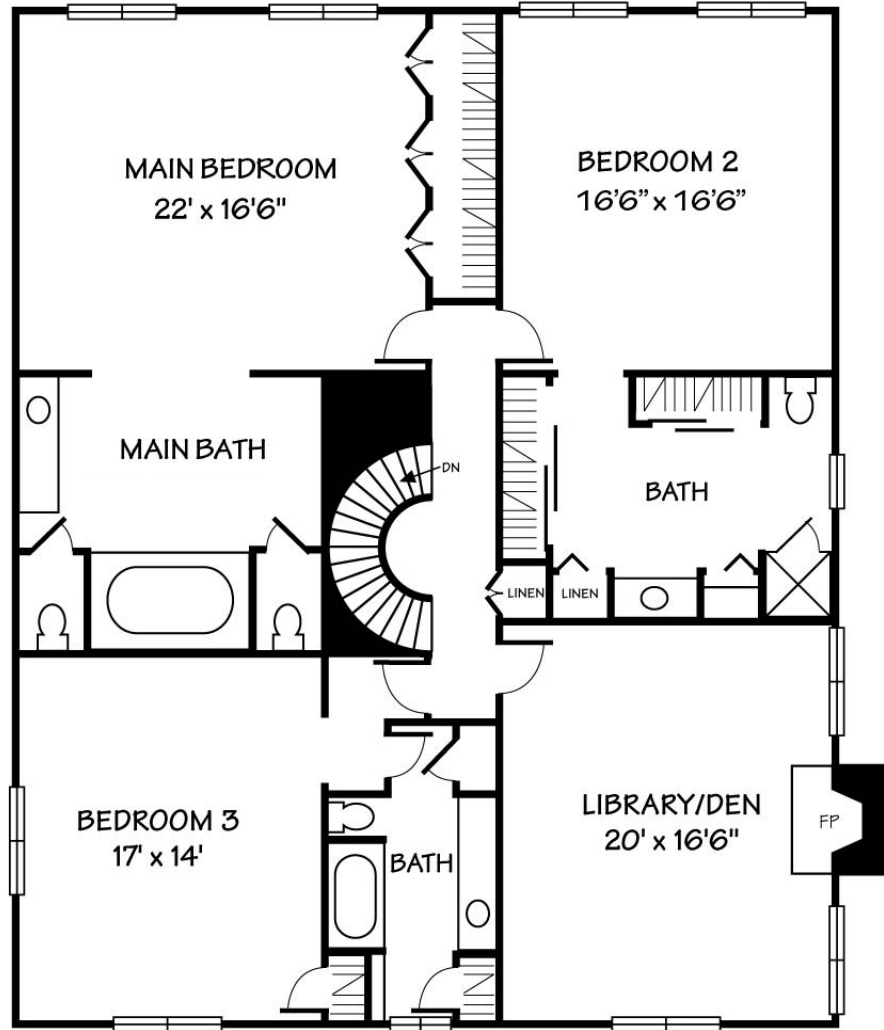

2426 Wyoming Avenue NW
Washington, DC 20008
\$5,000,000

MAIN LEVEL

Kimberly Casey
202.361.3228
kimberly.casey@wfp.com

@kimberlyanddaryl
www.KIMBERLYANDDARYL.com

Daryl Judy
202.380.7219
daryl.judy@wfp.com

2426 Wyoming Avenue NW
Washington, DC 20008
\$5,000,000