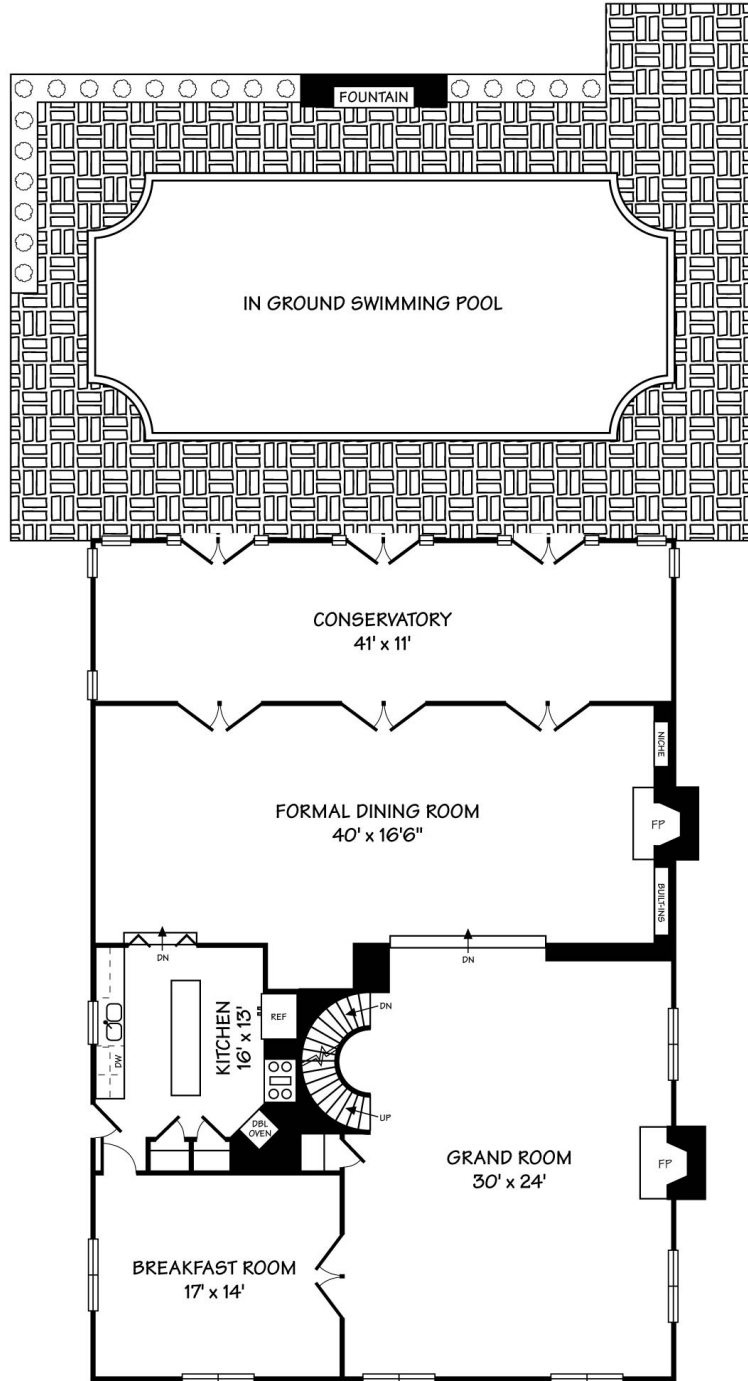

2426 Wyoming Avenue NW
Washington, DC 20008
\$5,000,000

MAIN LEVEL

Kimberly Casey
202.361.3228
kimberly.casey@wfp.com

@kimberlyanddaryl
www.KIMBERLYANDDARYL.com

Daryl Judy
202.380.7219
daryl.judy@wfp.com

2426 Wyoming Avenue NW
Washington, DC 20008
\$5,000,000