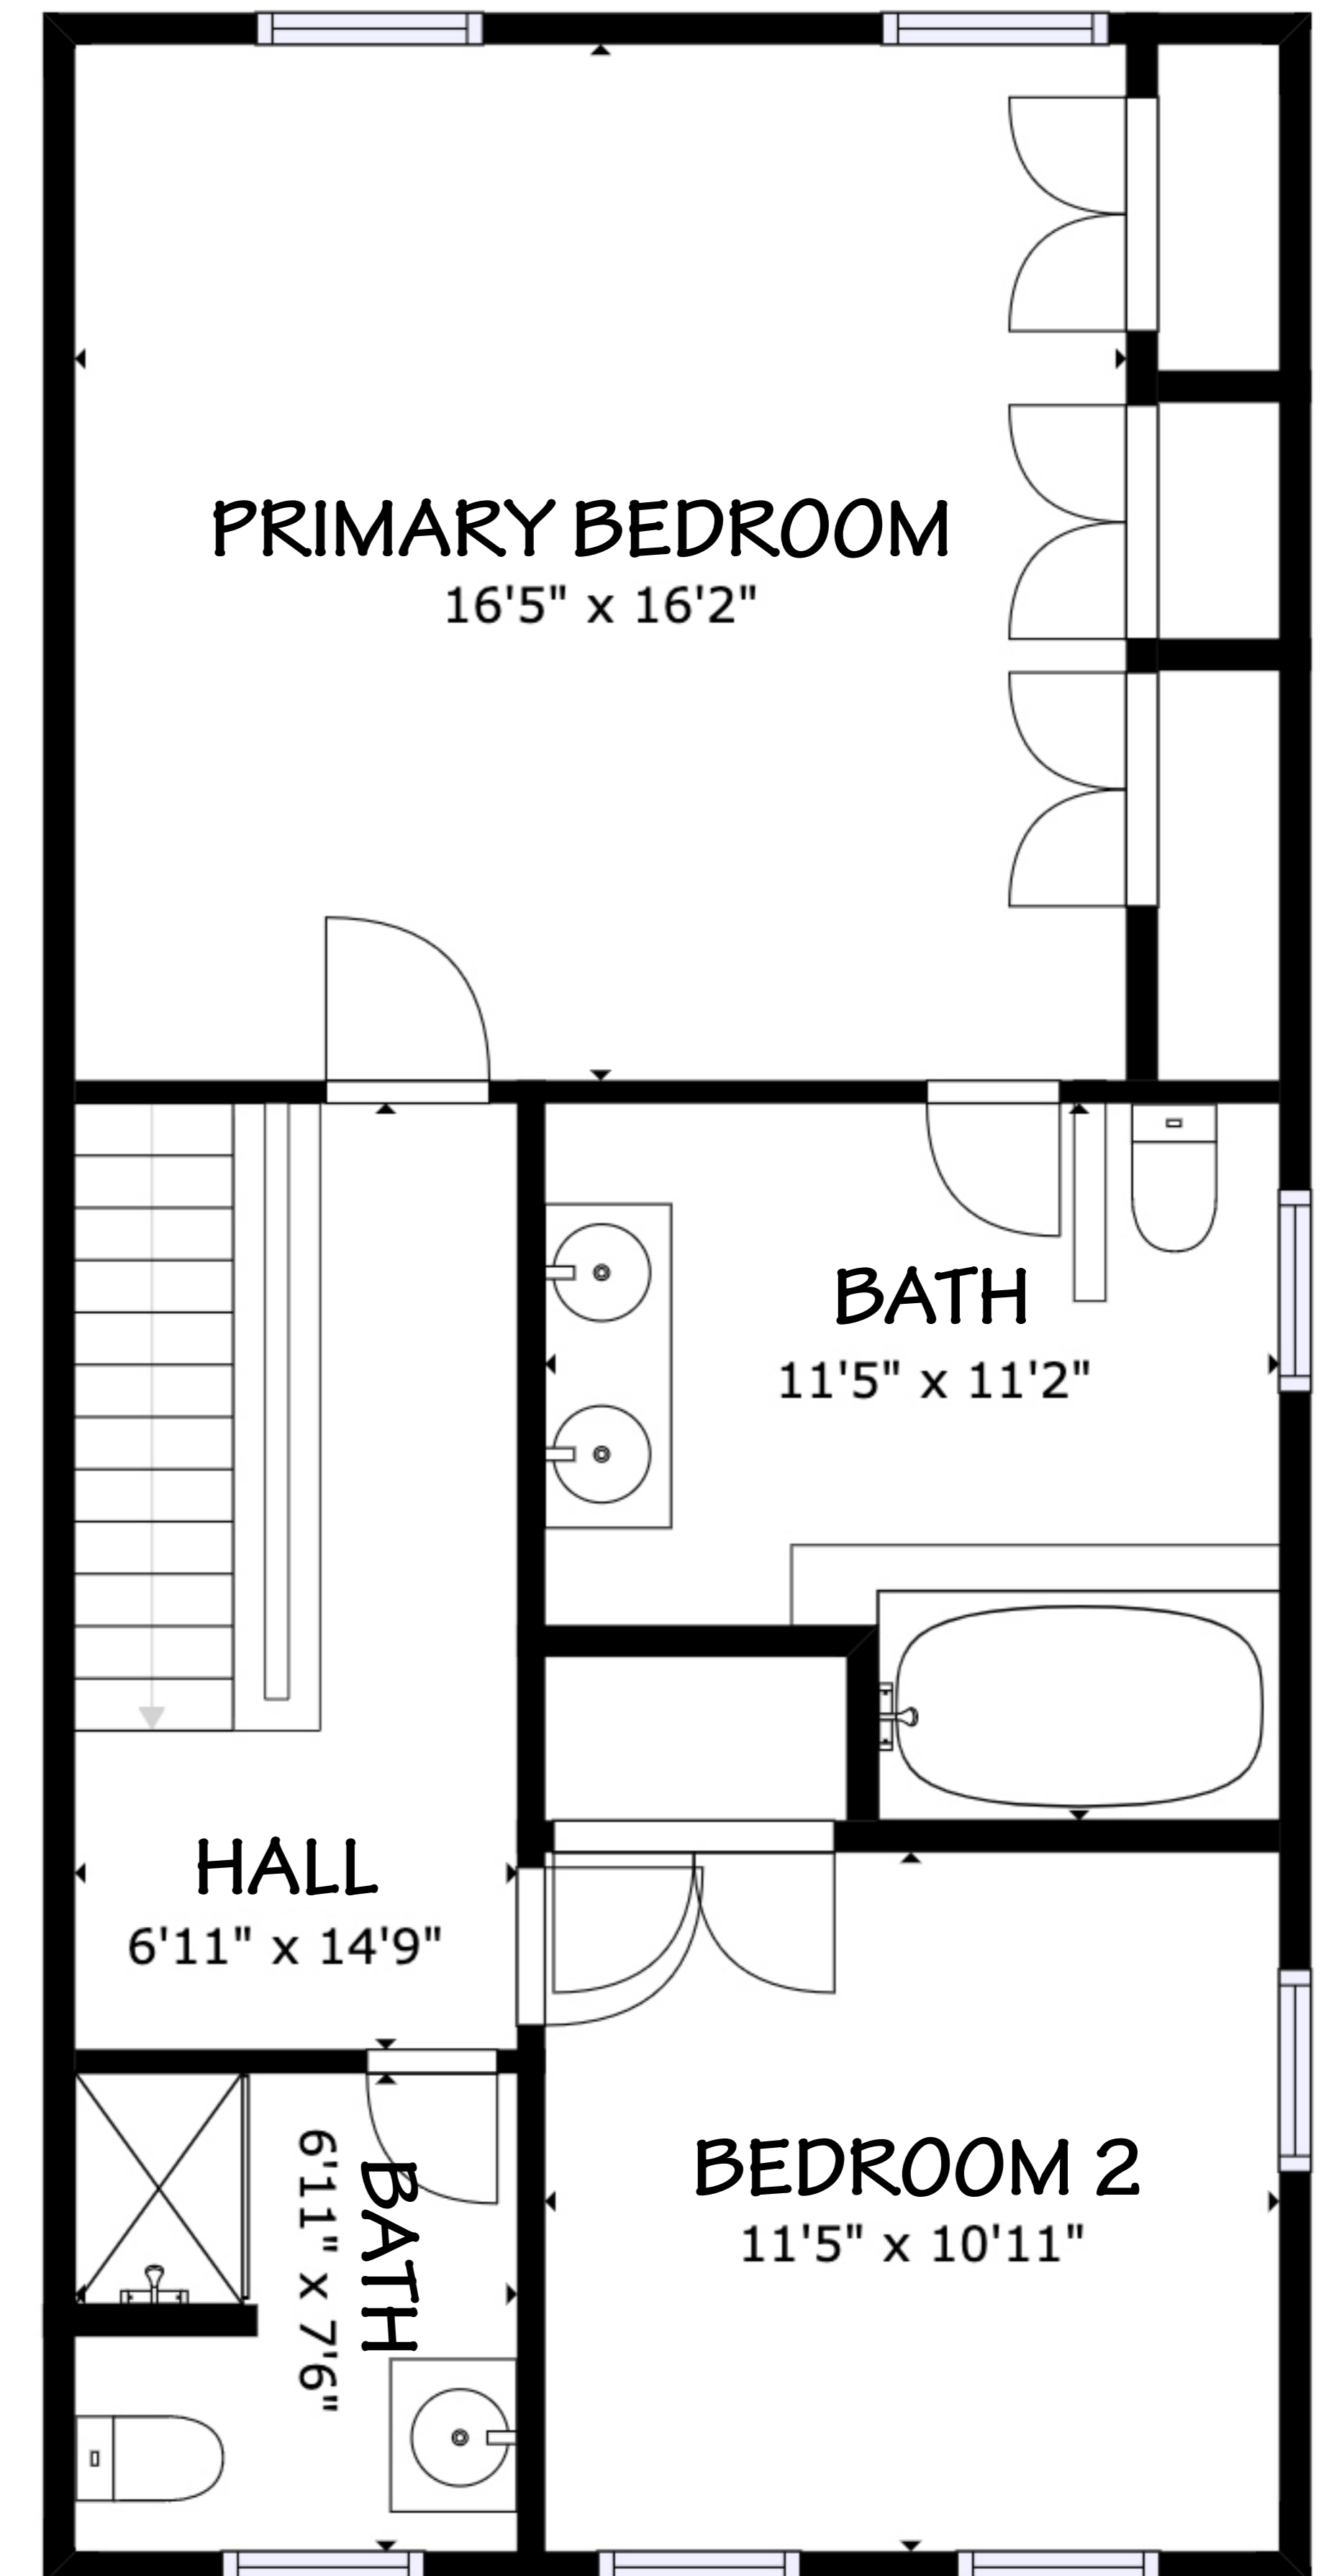

LOWER LEVEL

MAIN LEVEL

UPPER LEVEL

11008 WICKSHIRE WAY, ROCKVILLE, MD 20852

SIZES AND DIMENSIONS ARE APPROXIMATE, ACTUAL MAY VARY.