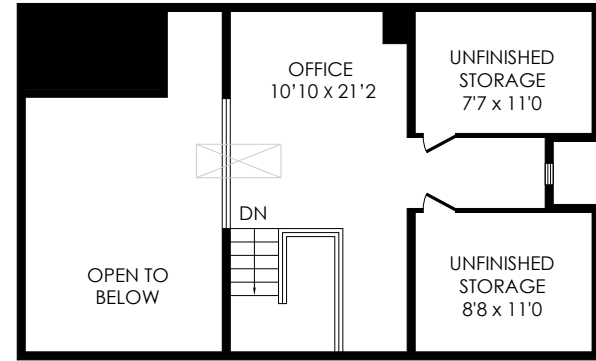

6098 HEATHERWOOD DRIVE

ALEXANDRIA, VA 22310

LOWER LEVEL
7'6 CEILING
630 SQ. FT.

LOFT LEVEL
8'0 CEILING
310 SQ. FT.

MAIN LEVEL
8'0 CEILING
850 SQ. FT.

UPPER LEVEL
8'0 CEILING
850 SQ. FT.