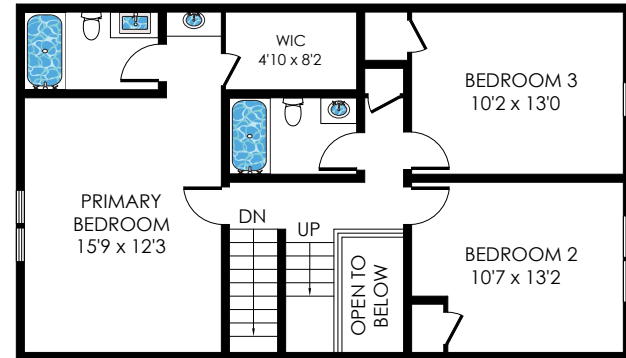

6098 HEATHERWOOD DRIVE

ALEXANDRIA, VA 22310

LOWER LEVEL
7'6 CEILING
630 SQ. FT.

LOFT LEVEL
8'0 CEILING
310 SQ. FT.

MAIN LEVEL
8'0 CEILING
850 SQ. FT.

UPPER LEVEL
8'0 CEILING
850 SQ. FT.