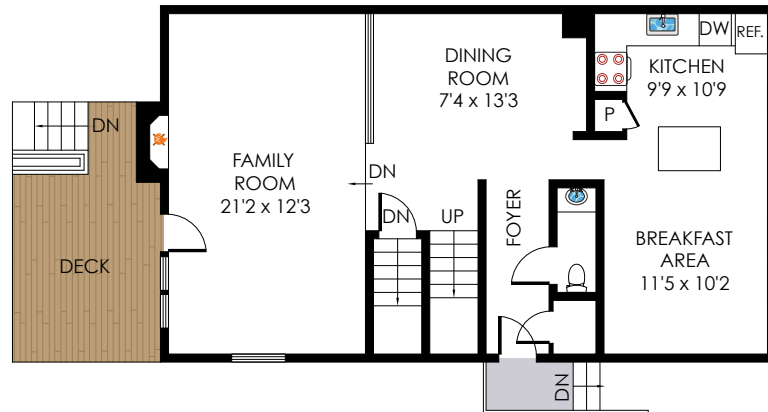

6098 HEATHERWOOD DRIVE

ALEXANDRIA, VA 22310

LOWER LEVEL
7'6 CEILING
630 SQ. FT.

LOFT LEVEL
8'0 CEILING
310 SQ. FT.

MAIN LEVEL
8'0 CEILING
850 SQ. FT.

UPPER LEVEL
8'0 CEILING
850 SQ. FT.