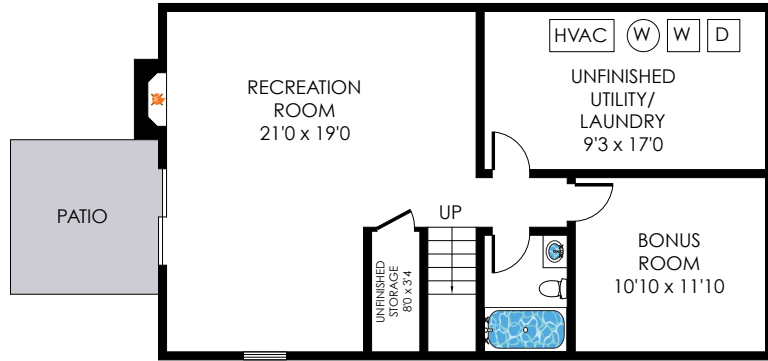

6098 HEATHERWOOD DRIVE

ALEXANDRIA, VA 22310

LOWER LEVEL
7'6 CEILING
630 SQ. FT.

LOFT LEVEL
8'0 CEILING
310 SQ. FT.

MAIN LEVEL
8'0 CEILING
850 SQ. FT.

UPPER LEVEL
8'0 CEILING
850 SQ. FT.